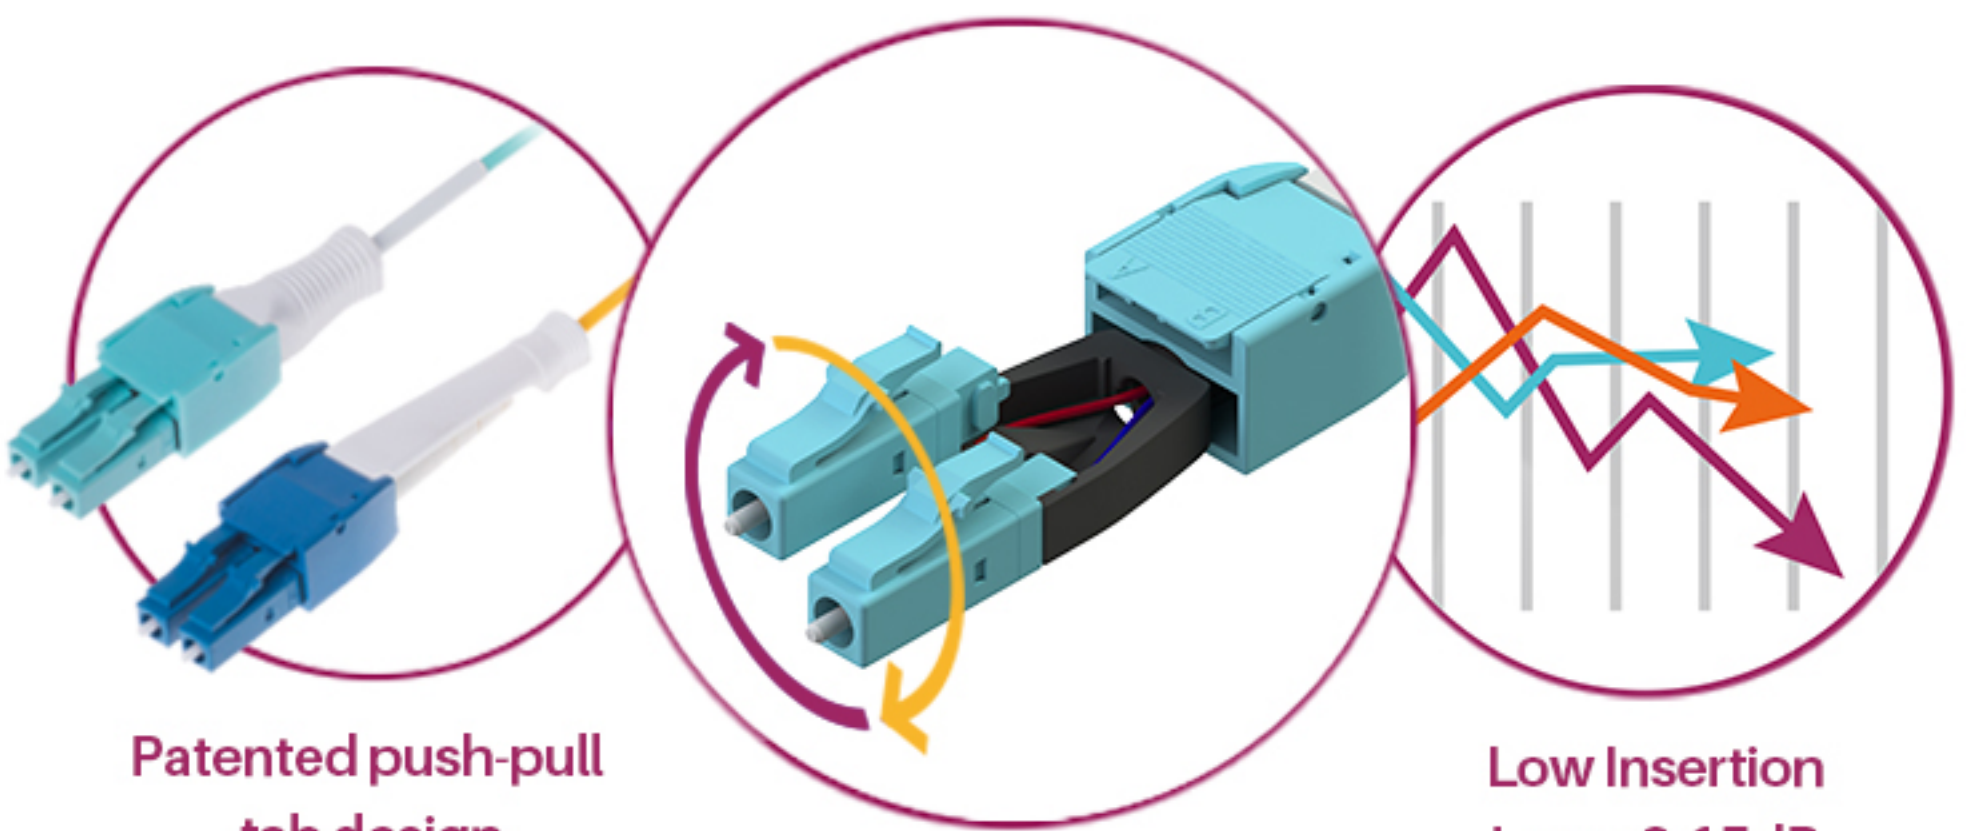

Data Center High-Density Application

HD assembly

# LC Uniboot Long/Short Push-Pull Tab

Patented push-pull tab design

- ✓ Short Push-Pull Tab
- ✓ Long Push-Pull Tab

Easy polarity reversible

Low Insertion Loss  $\leq 0.15\text{dB}$

Learn More +

Passive Optical Devices OEM/ODM Manufacturer